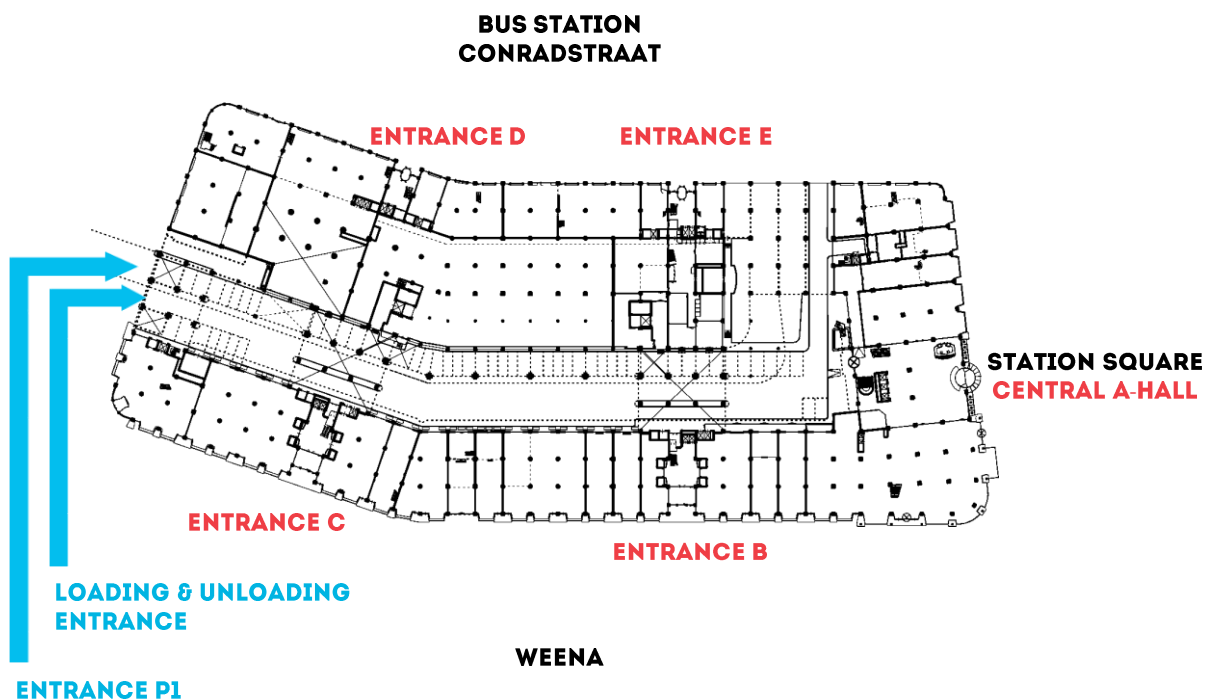

BY BIKE

Police regulations do not allow the parking of bicycles and scooters along the façades and outer walls of the Groot Handelsgebouw. Bicycles and scooters can be parked in the bicycle parking racks around the building. We advise visitors to use the to the underground bicycle parking under the station square (Stationsplein).